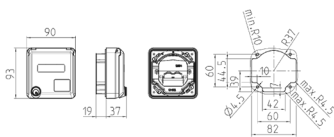

Cepex enclosure, white aluminium

Part no. 4326

- as panel mounted socket
- for installation of RJ45 data port sockets
- for Rutenbeck type UPOS
- with labelling field
- 2 keys
- with identical locks: Part no + index G

Technical specifications

Protection type	IP44
Shutter	false
Weight	360 g

Drawing

Drawing
1 MB 563-9

Dim. in mm